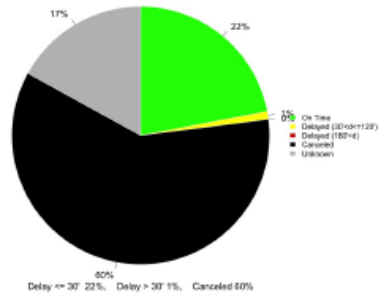

Distribution of type of departure delays.