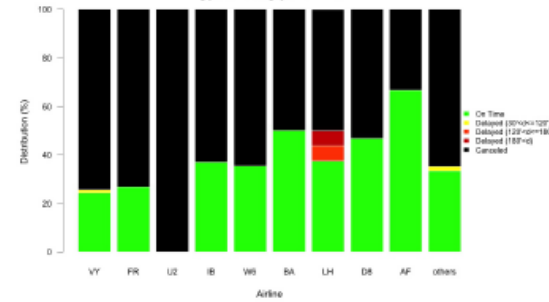

Type of delay per airline.