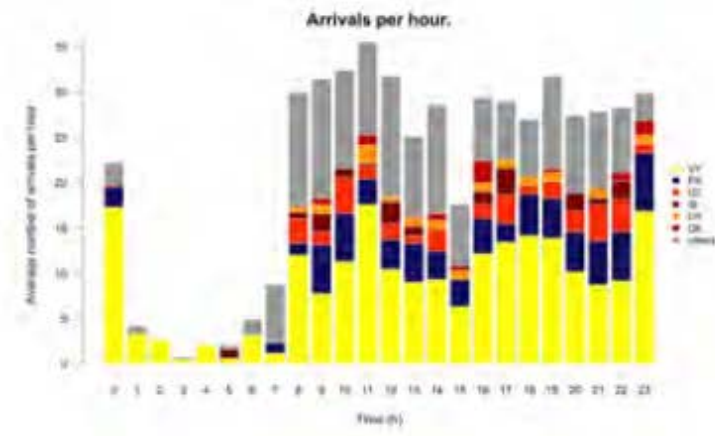

Airport Governance Toolkit. Operations

Business Intelligence Solutions for Airport Monitoring