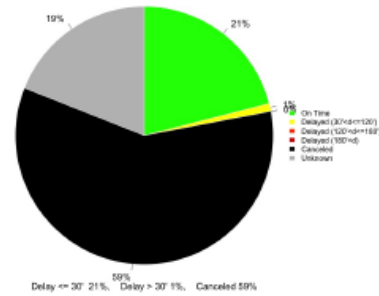

Distribution of type of delays.