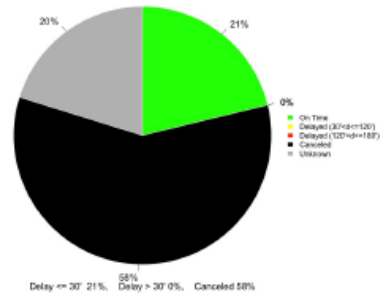

Airport Governance Toolkit. Delays

Business Intelligence Solutions for Airport Monitoring

Distribution of type of arrival delays.