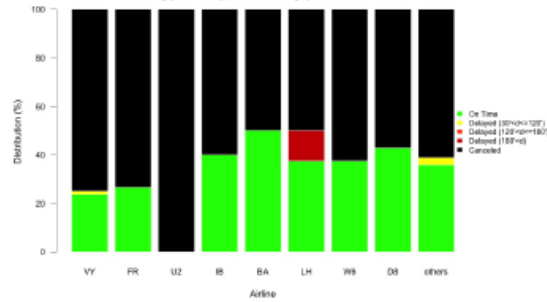

Type of departure delay per airline.