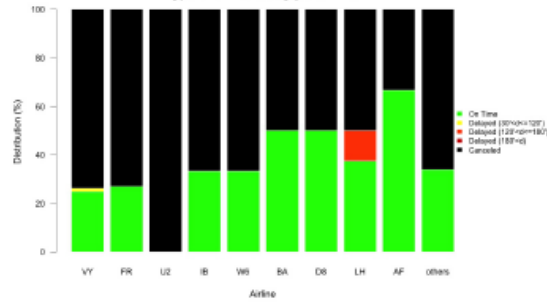

Type of arrival delay per airline.